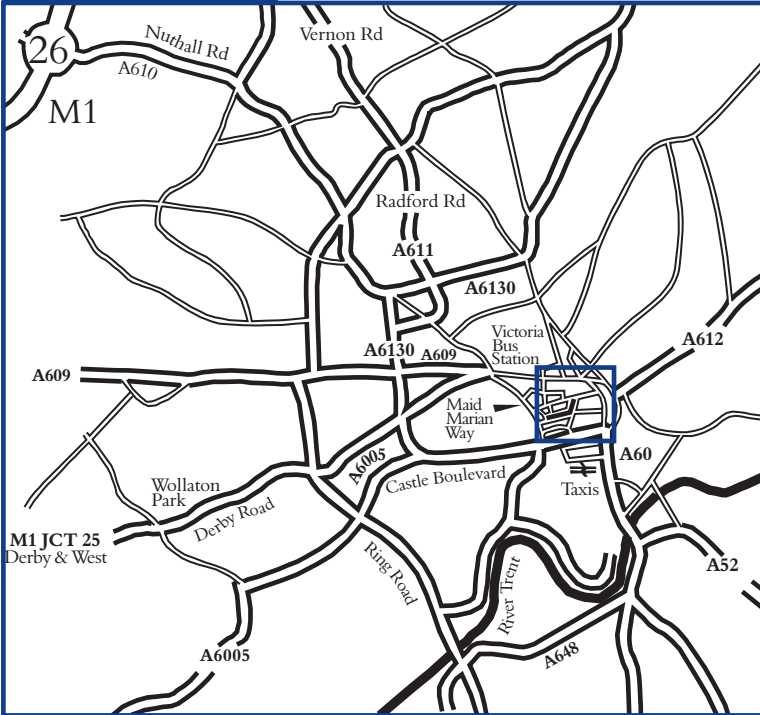

• How to find us •

NOTTINGHAM

PENNINE HOUSE, 8 STANFORD STREET, NOTTINGHAM NG1 7BQ TEL: 0115 958 6262

BY CAR...

If using the M1, exit at Junction 25 and take the A52 towards Nottingham City centre. Continue along this road until you reach the roundabout with the Shell petrol station on your right. Go straight over, continuing along the A52 until you reach the next roundabout. Take the second exit, following signs for the city centre and you will pass the Queens Medical Centre on your right.

Go straight on at the first set of traffic lights and at the second set of lights turn right onto Lenton Boulevard. Follow the road to the roundabout and take the second exit onto Castle Boulevard.

Go straight on at the first set of traffic lights (River and Castle Marina retail park on your right). Continue straight on at the second set of traffic lights and then turn immediately left, before the car park, and filter onto Maid Marian Way. Turn right at the second set of lights onto Friar Lane and then take the immediate right. Follow the road along to the end and then turn left onto Castle Gate (Trent FM on your right). Stanford Street is first on the right. Continue to the end of Stanford Street and then turn right into our car park.

Car parking is available by prior arrangement.

Please note there is no turn from Maid Marian Way directly onto Castle Gate.

BY RAIL...

Nottingham (Midland) Station is located approximately a quarter of a mile (5-10 minute walk) away from our office.